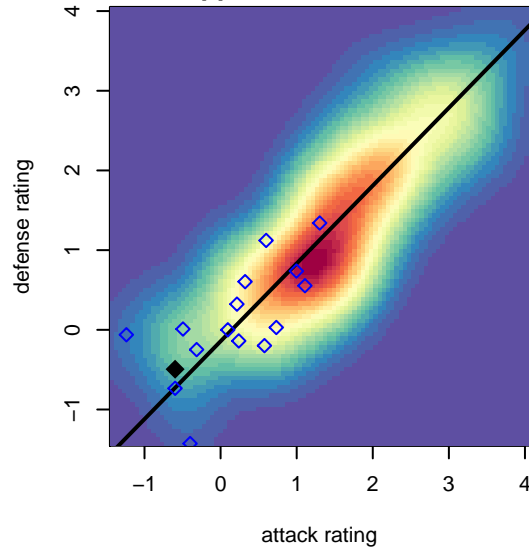

Silver FC Epic G04

Silver FC
 Silver Lake, WA
 G04 total strength=644
 attack=0.55 defense=0.61
 fall league = PSPL Copa 1 – West U14

alt names used:
 93 Silver FC G04 Epic
 SILVER FC EPIC G04 (WA)
 Silver FC G04 Epic

Venues played:
 2017 Baker Blast U14
 2017 Bigfoot Silver U14
 2017 PSPL Copa 1 – West U14

Silver FC Epic G04
 Dots are actual minus expected GF (blue circles) and GA (red triangles).
 Blue line is smoothed change in attack strength. Red is smoothed change in defense strength.

**attack and defense variance (black dot)
relative to other teams
and top 10 in region**

**attack and defense rating
relative to others at age
and all opponents in last 13 months**

Performance relative to 13 month average