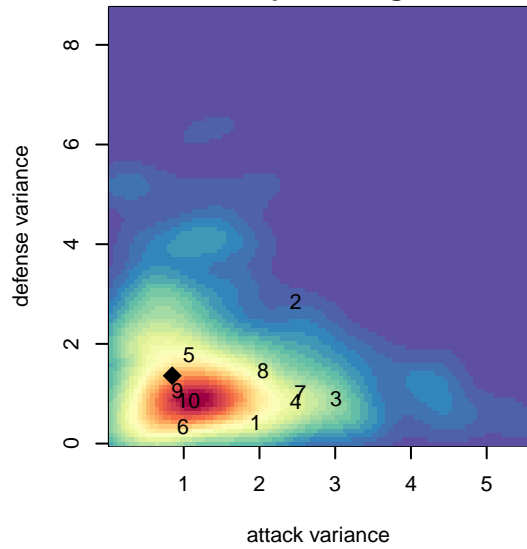

Silver FC Epic G04

Silver FC
 Silver Lake, WA
 G04 total strength=644
 attack=0.55 defense=0.61
 fall league = PSPL Copa 1 – West U14

alt names used:
 93 Silver FC G04 Epic
 SILVER FC EPIC G04 (WA)
 Silver FC G04 Epic

Venues played:
 2017 Baker Blast U14
 2017 Bigfoot Silver U14
 2017 PSPL Copa 1 – West U14

Silver FC Epic G04
 Dots are actual minus expected GF (blue circles) and GA (red triangles).
 Blue line is smoothed change in attack strength. Red is smoothed change in defense strength.

**attack and defense variance (black dot)
relative to other teams
and top 10 in region**

**attack and defense rating
relative to others at age
and all opponents in last 13 months**

Performance relative to 13 month average