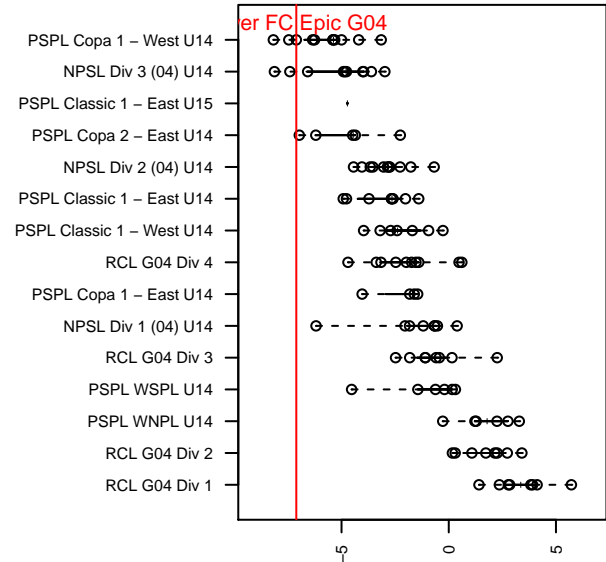

Silver FC Epic G04

Silver FC
 Silver Lake, WA
 G04 total strength=644
 attack=0.55 defense=0.61
 fall league = PSPL Copa 1 – West U14

alt names used:
 93 Silver FC G04 Epic
 SILVER FC EPIC G04 (WA)
 Silver FC G04 Epic

Venues played:
 2017 Baker Blast U14
 2017 Bigfoot Silver U14
 2017 PSPL Copa 1 – West U14

Silver FC Epic G04
 Dots are actual minus expected GF (blue circles) and GA (red triangles).
 Blue line is smoothed change in attack strength. Red is smoothed change in defense strength.

**attack and defense variance (black dot)
relative to other teams
and top 10 in region**

**attack and defense rating
relative to others at age
and all opponents in last 13 months**

Performance relative to 13 month average