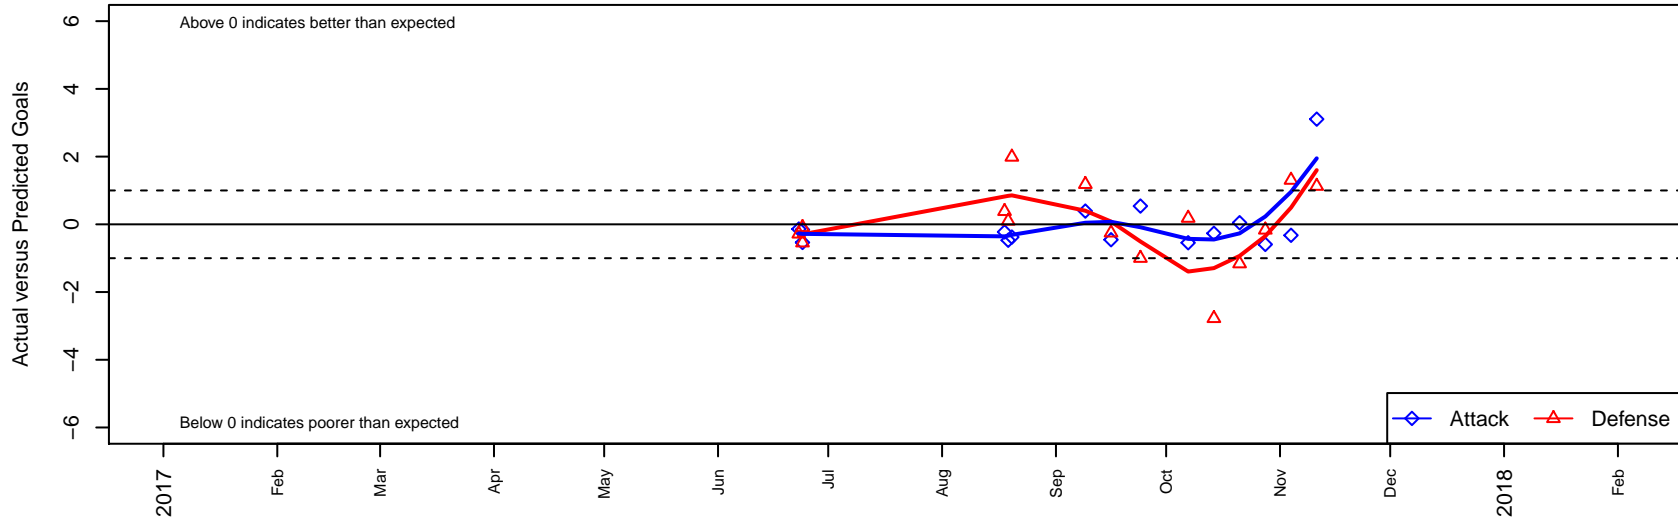

Silver FC Epic G04

Silver FC
 Silver Lake, WA
 G04 total strength=644
 attack=0.55 defense=0.61
 fall league = PSPL Copa 1 – West U14

alt names used:
 93 Silver FC G04 Epic
 SILVER FC EPIC G04 (WA)
 Silver FC G04 Epic

Venues played:
 2017 Baker Blast U14
 2017 Bigfoot Silver U14
 2017 PSPL Copa 1 – West U14

Silver FC Epic G04
 Dots are actual minus expected GF (blue circles) and GA (red triangles).
 Blue line is smoothed change in attack strength. Red is smoothed change in defense strength.

**attack and defense variance (black dot)
relative to other teams
and top 10 in region**

**attack and defense rating
relative to others at age
and all opponents in last 13 months**

Performance relative to 13 month average